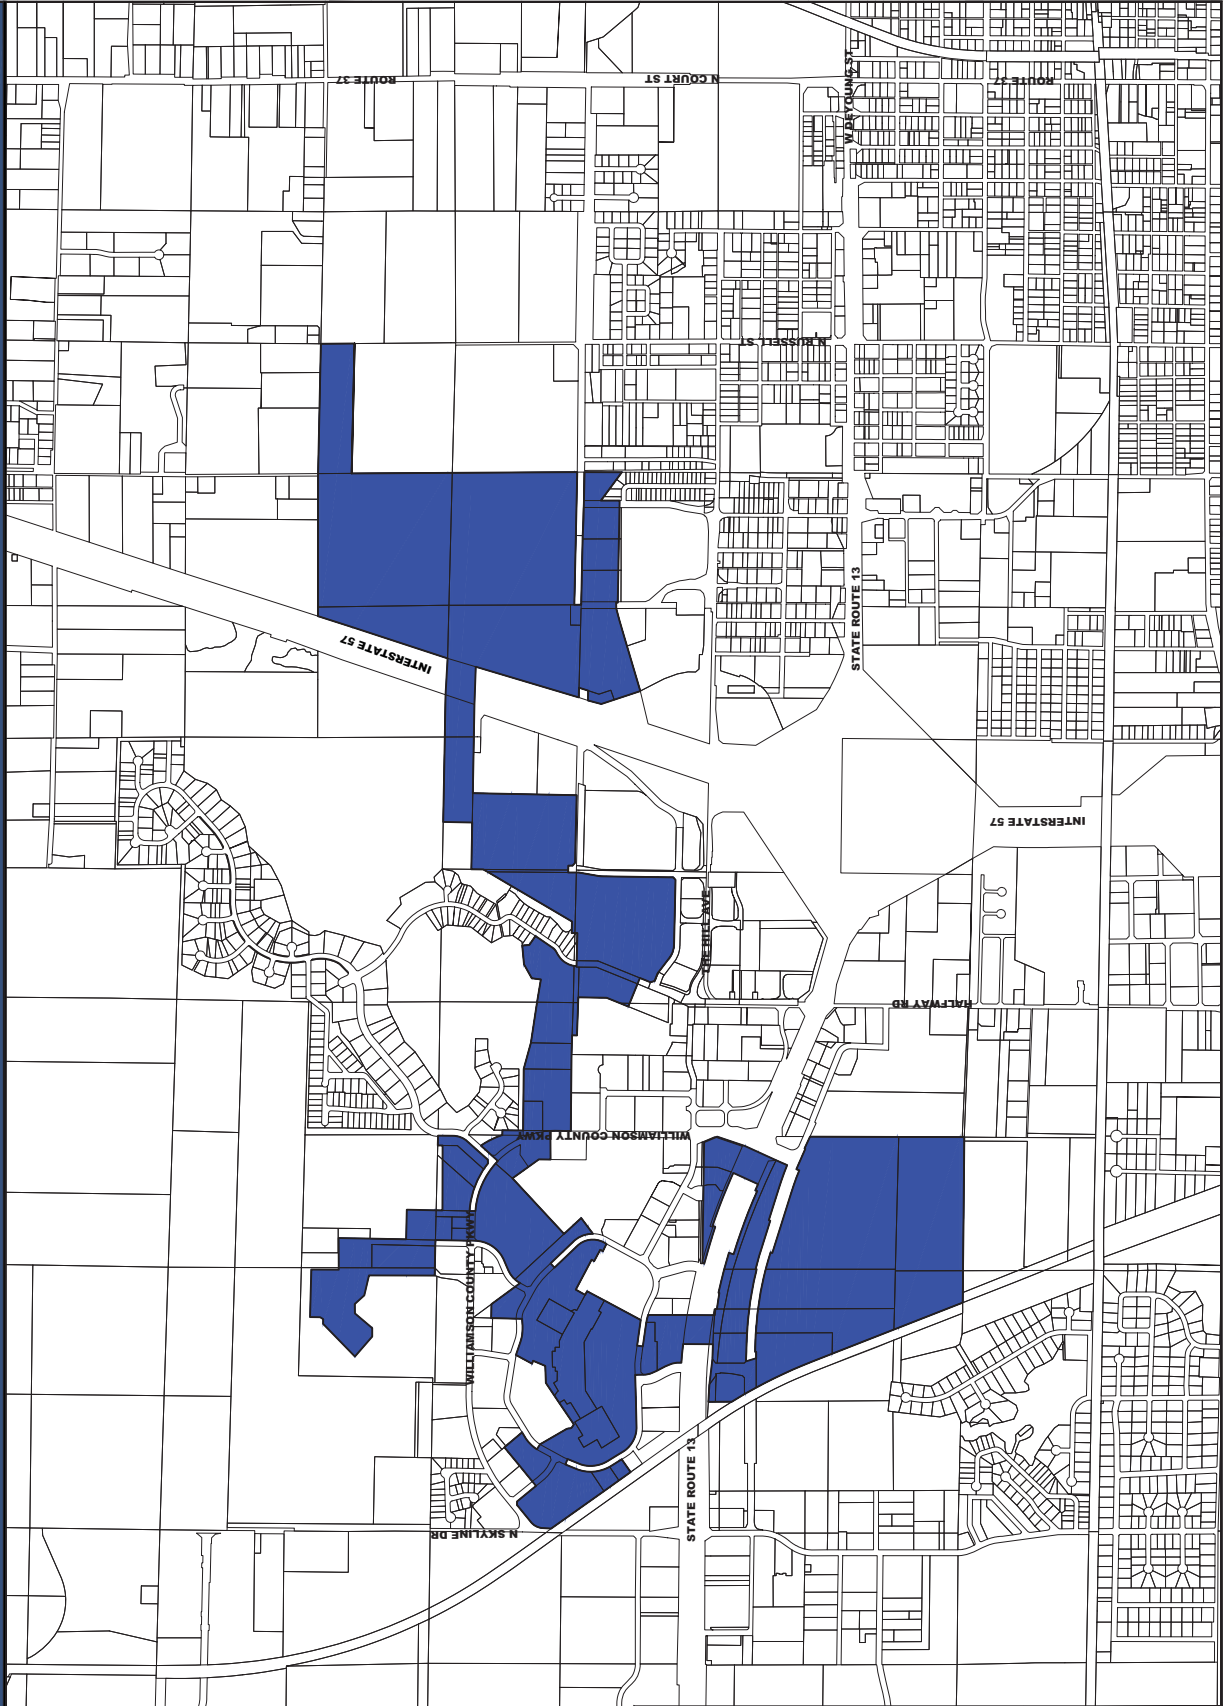

STAR BOND DISTRICT - MARION, ILLINOIS

LEGEND

- STAR BOND DISTRICT
- DISTRICT BOUNDARY
- PARCELS

SCALE: 1" = 600'

600 0 600

Disclaimer: This product is for informational purposes and may not have been prepared for or by a state or local government, or for any other purpose. It does not represent an official government action or the location of property boundaries. This map is a general purpose map only. For specific boundary, please refer to legal description and ordinance.