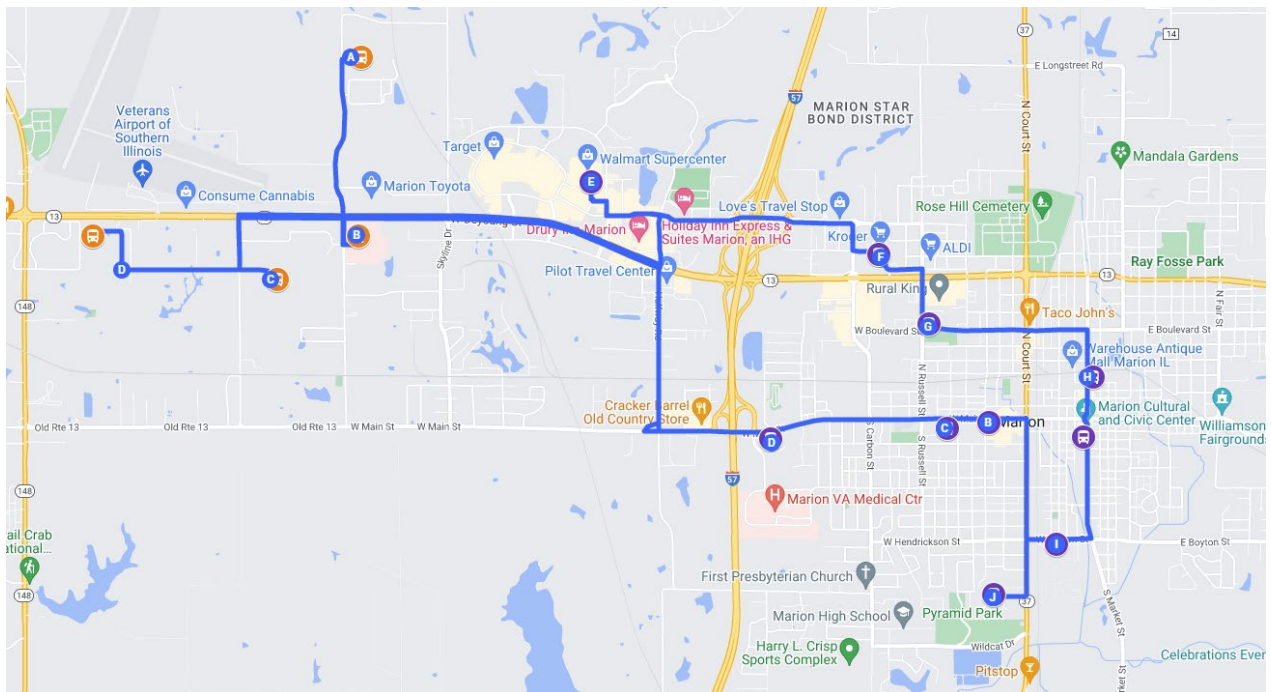

Attached are the timetables for these for your reference. The first attachments are the times of the Wildcat Route and the stop during the weekdays. The second is the Wildcat Route times and stops for Saturday. The third includes the Marion-Carbondale timetable Monday-Saturday (which includes the essential jobs and large employer route) Yellow highlights indicate the time points. The stops not highlighted in yellow mean there could be some minor fluctuation.

If someone cannot access a stop, riders call the local operation center at **618-993-1900** to arrange door-to-door transportation. RMTD also has buses running before and after these fixed route times listed with our buses that deviate.

We are very excited about this new pilot project and plan to do all we can to market and promote the new route. We can only pursue additional stops and routes through our partner RMTD if this initial offering is successful! Thank you so much for your attention and support!